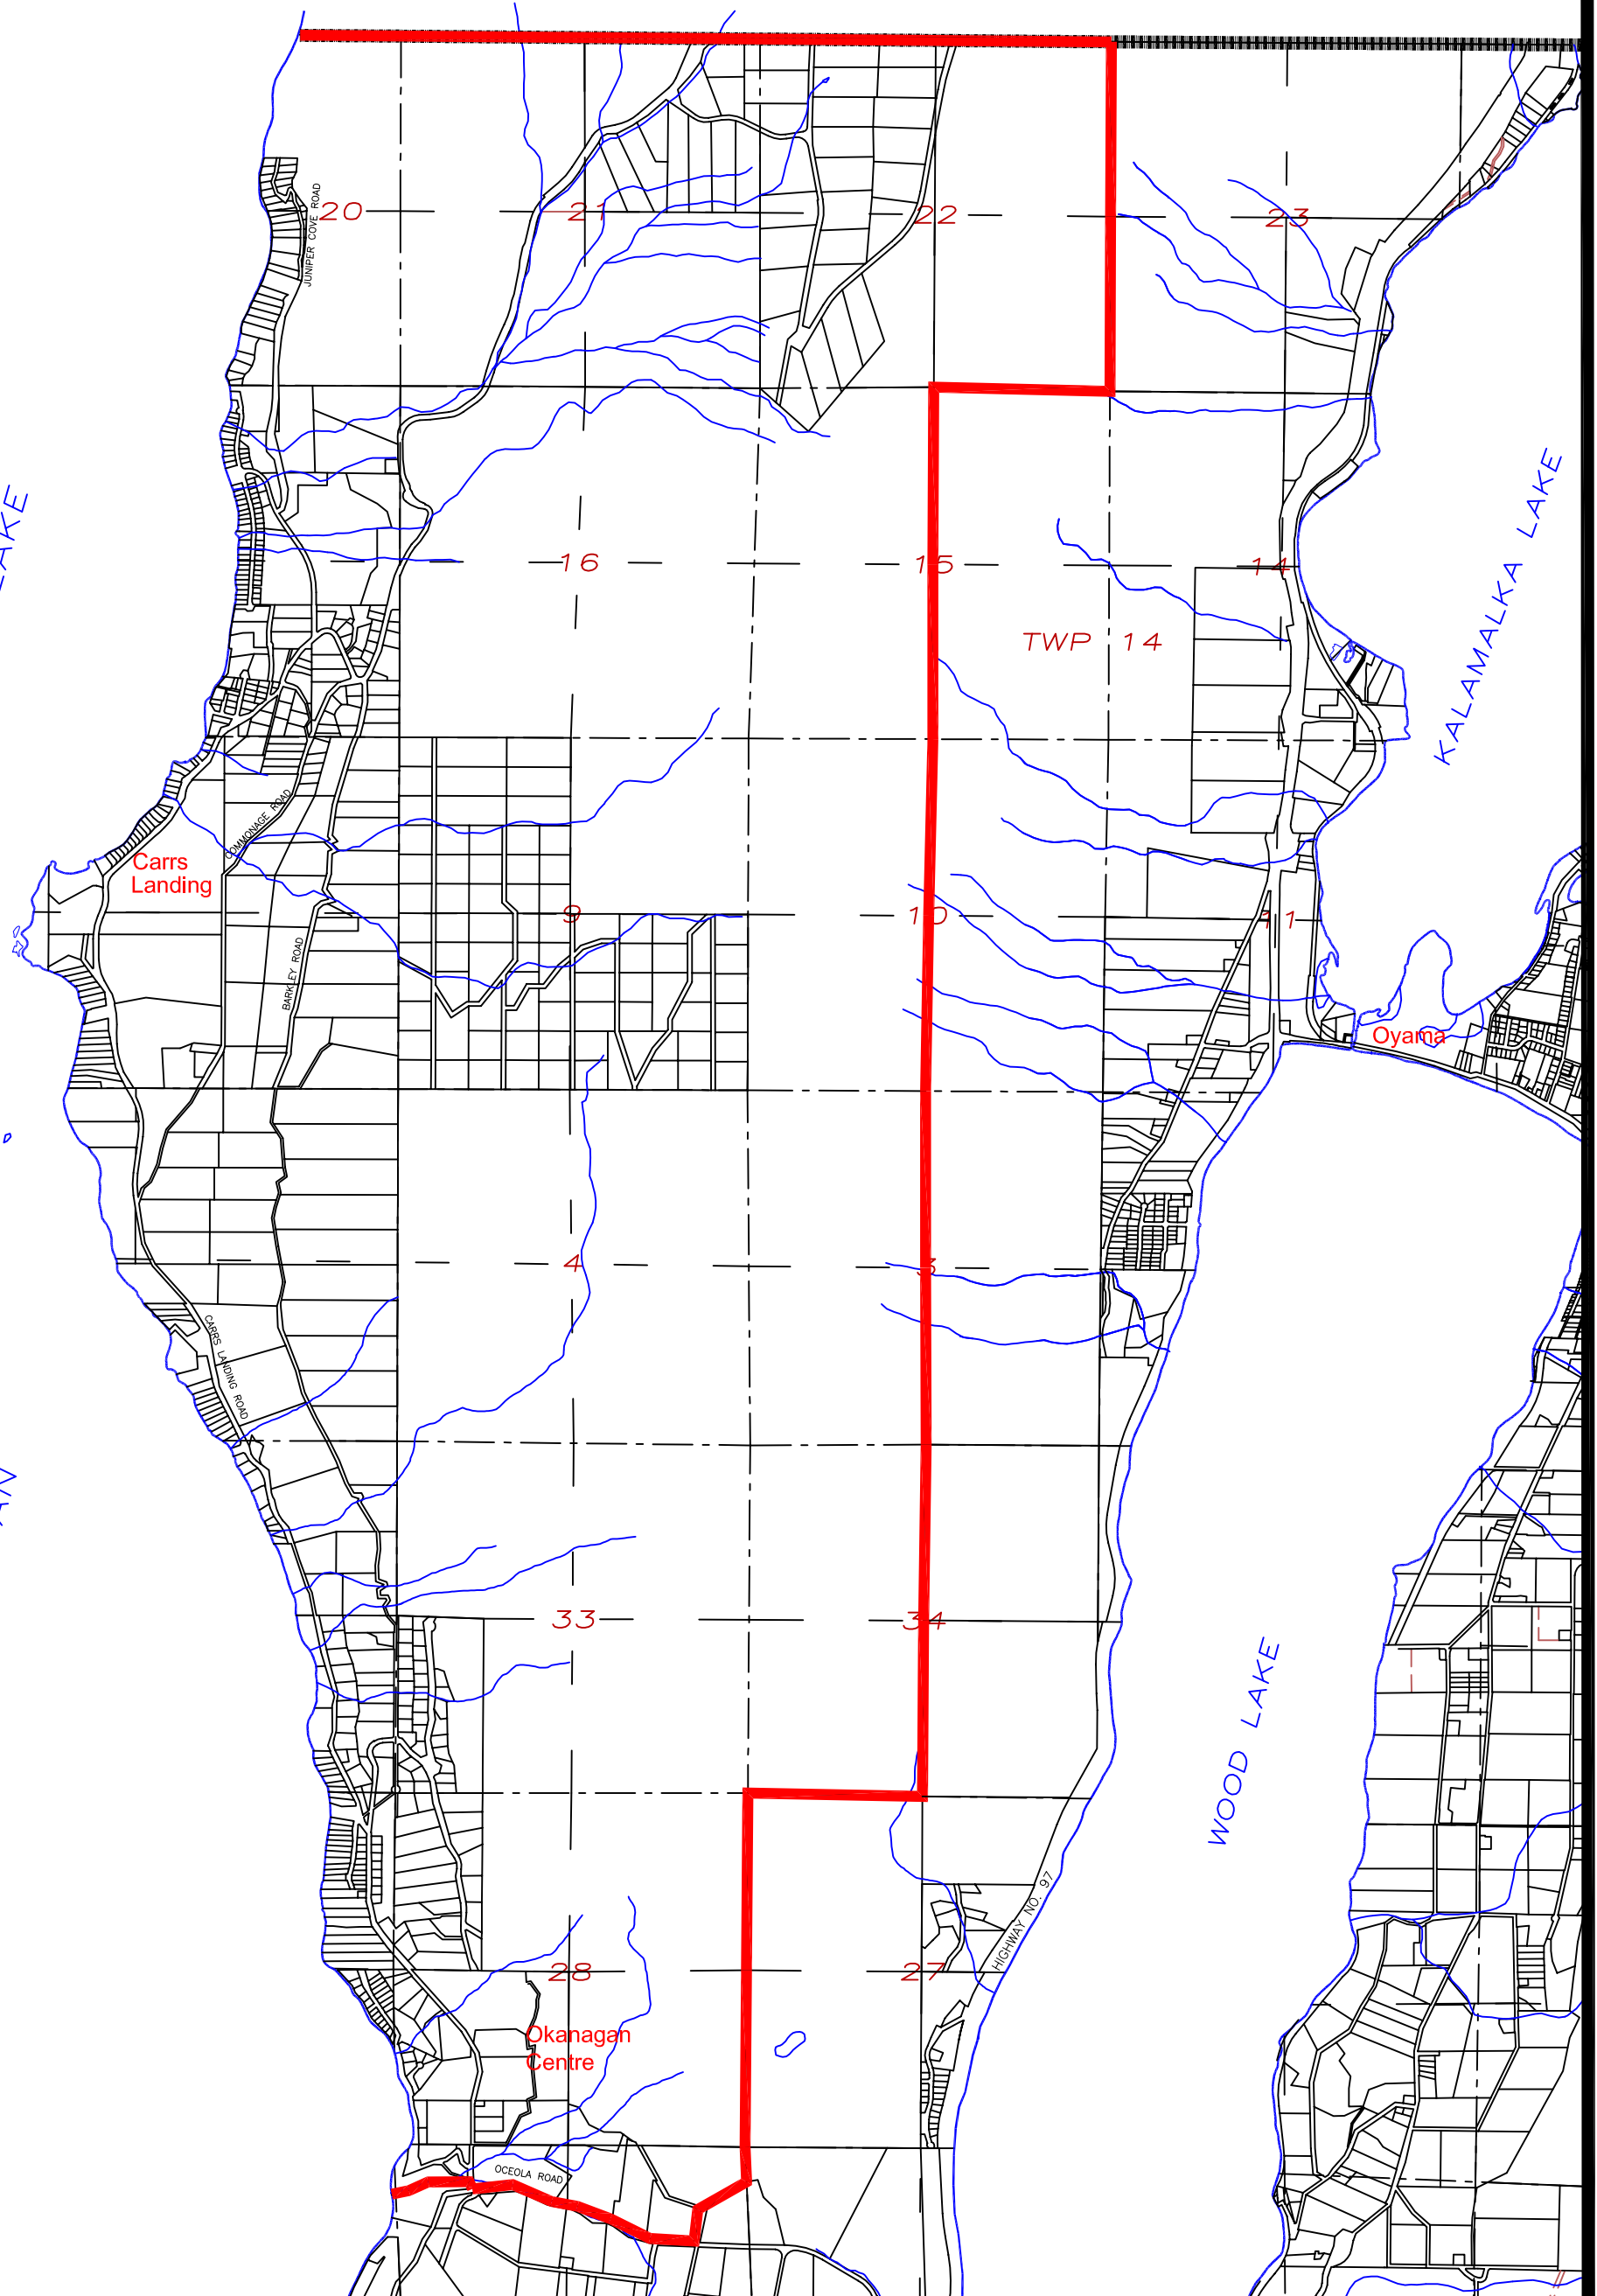

LAKE

OKANAGAN

KALAMALKA LAKE

WOOD LAKE

District of Lake Country

Carrs Landing Sector Plan

Legend:

- Carrs Landing Sector Boundary
- Lot Boundaries
- Water Features

Map 1.0

Scale 1:30,000

Data Sources: District of Lake Country,
Carrs Landing Community &
Recreation Association.
Created By: GEM Mapping & Design
Date: August 10, 2005
File Name: base map.dwg

Sector Plan Facilitated By: